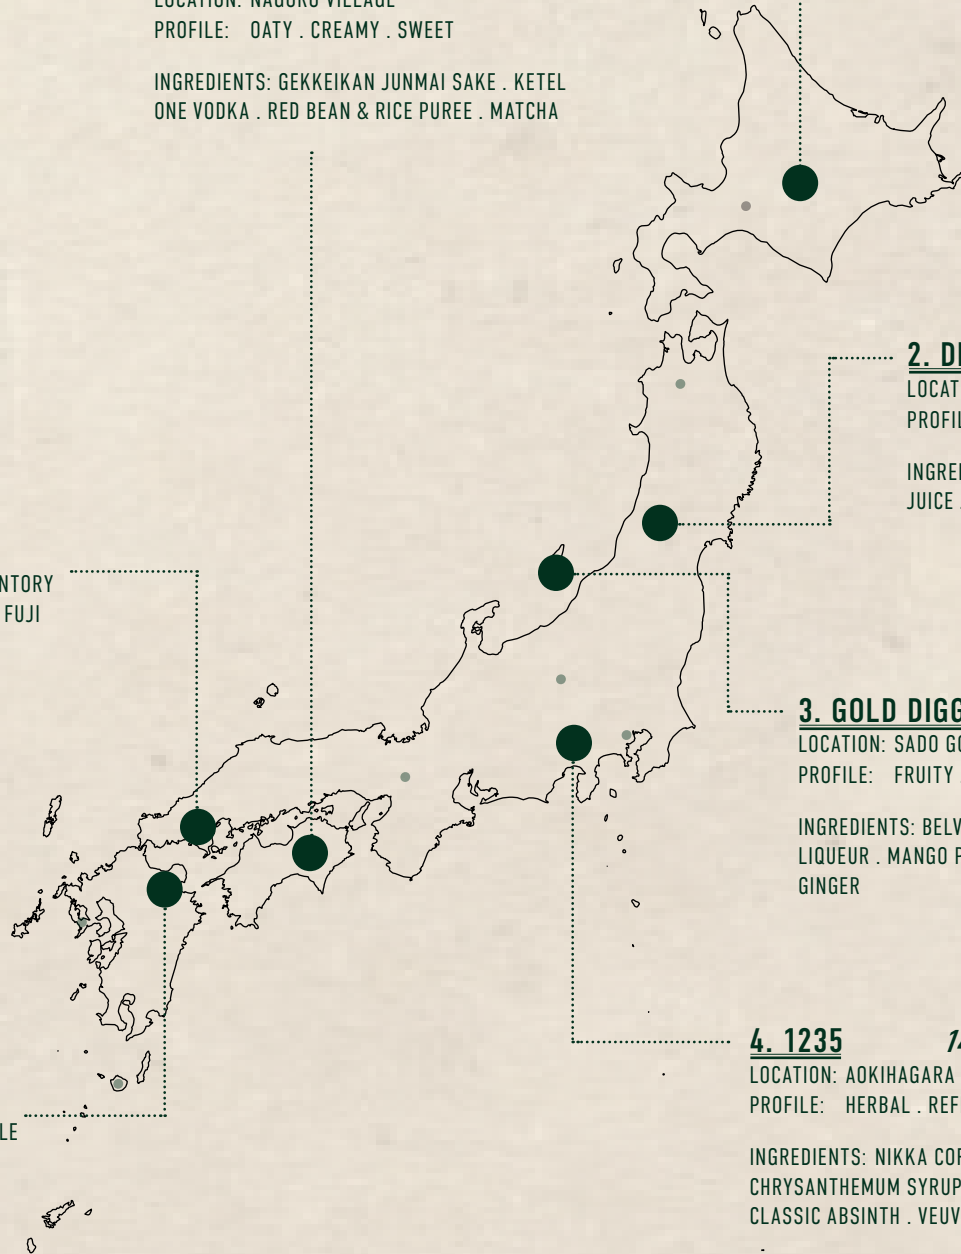

INTRODUCTION

Tonight Kampai! will take you on a journey through Japan. In the manual, you will find a map of the country with 15 cocktails, each inspired by different locations. We will bring you to your desired destinations, wherever that may be. However, due to local restrictions, we are only able to bring you to 7 places. Our tour guides are negotiating entry possibilities as you drink. Just remember that if you get lost in uncharted territories, please remember to call our tour guides for directions.

1. PURPLE CARPET 11.5

LOCATION: TOMITA FARM
PROFILE: FLORAL . BOOZY . SWEET

INGREDIENTS: LAVENDER INFUSED SPIRITED UNION PINK GRAPEFRUIT & ROSE RUM . LILLET BLANC . VANILLA SYRUP

2. DEAD MEN RING NO BELLS 13.5

LOCATION: YUDONOSAN RYUSUIJI DAINICHIBO TEMPLE
PROFILE: HONIED . DRY . SWEET

INGREDIENTS: KIYOMI RUM BLEND . YELLOW CHARTREUSE . APPLE JUICE . CALPIS . LEMON JUICE

3. GOLD DIGGER 12.5

LOCATION: SADO GOLD MINE
PROFILE: FRUITY . RICH . SWEET

INGREDIENTS: BELVEDERE VODKA . PEKOE JASMINE GREEN TEA LIQUEUR . MANGO PUREE . GREEN TEA SYRUP . LEMON JUICE . GINGER

4. 1235 14.5

LOCATION: AOKIHAGARA FOREST
PROFILE: HERBAL . REFRESHING . SOUR

INGREDIENTS: NIKKA COFFEY GIN . CHRYSANTHEMUM SYRUP . LEMON JUICE . TABU CLASSIC ABSINTH . VEUVE CLICQUOT CHAMPAGNE